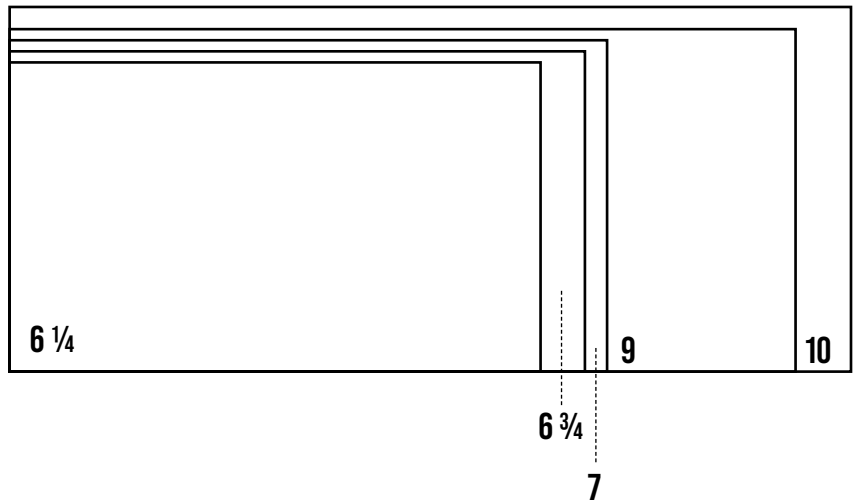

 For International Flat Rates please Contact your Manhattan Digital Direct representative for an accurate postage quote!

**ENVELOPE SIZE GUIDE** – Envelope # + Dimensions (height x width)

<b>6 ¼</b>	3 ½" x 6"
<b>6 ¾</b>	3" x 6 ½"
<b>7</b>	3 ¾" x 6 ¾"
<b>9</b>	3" x 8"
<b>10</b>	4" x 9 ½"

<b>A6</b>	4 ¾" x 6 ½"
<b>A7</b>	5 ¼" x 7 ¼"
<b>A8</b>	5 ½" x 8 1/8"
<b>A9</b>	5 ¾" x 8 ¾"
<b>A10</b>	6" x 9 ½"